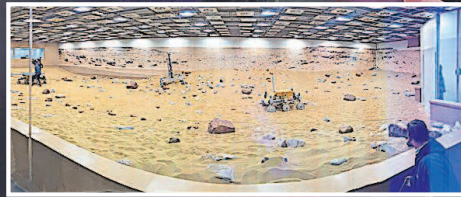

Come and find out what
WESTON WAY NURSERY SCHOOL
can offer your child

We are hosting an **OPEN DAY**
on SATURDAY 4 FEBRUARY 2017

Why not come along to the Open Day between 9.30 to 11.00am

All families, all ages welcome to visit.

REMINDER - Now is the time to apply for a Nursery Place if your child was born between 1 September 2013 and 31 August 2014.

"a unique setting enabling children to flourish and achieve"

Weston Way Nursery provides an extremely well-resourced and enriching learning environment for 3-4 year olds and is located in 1.25 acres of mature woodland garden.

We have received **OUTSTANDING** Ofsted Inspections in 2006/7, 2009/10 and 2012/13

Visit our website on www.westonway.herts.sch.uk

TAKE A
LOOK
AROUND...