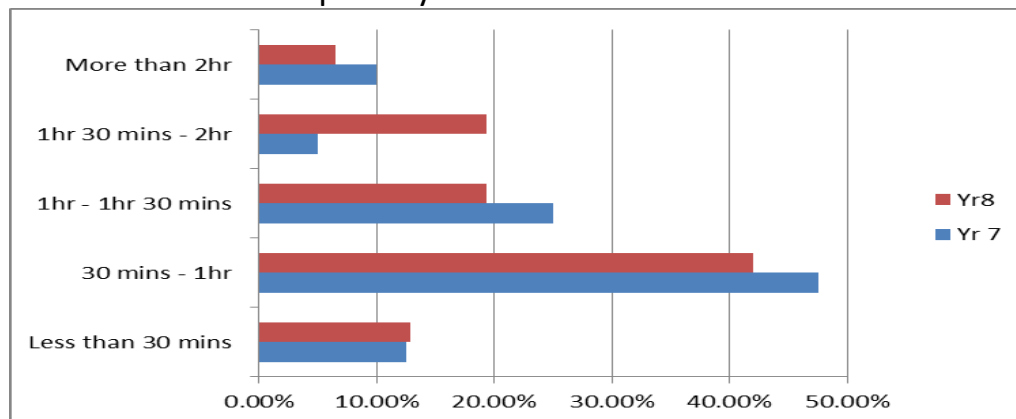

Year 7 and 8 Home Questionnaire Combined data

Q1. Homework is very important to support learning.

Q2. Barnwell School sets the right amount of homework.

Q3. My child spends approximately the following time (on average) on their homework per day

Q4. My child uses "show my homework to organise their studies.

Q5. I use "SMHW" to check my child's homework.

Q6. My child has a suitable place to complete their homework