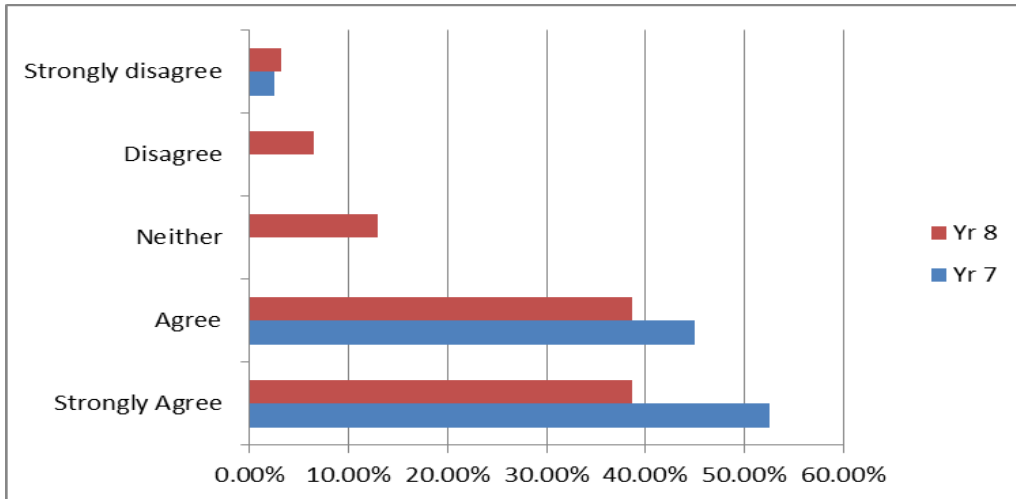

Year 7 and 8 Home Questionnaire Combined data

Q1. Homework is very important to support learning.

Q2. Barnwell School sets the right amount of homework.

Q3. My child spends approximately the following time (on average) on their homework per day

Q4. My child uses "show my homework to organise their studies.

Q5. I use "SMHW" to check my child's homework.

Q6. My child has a suitable place to complete their homework