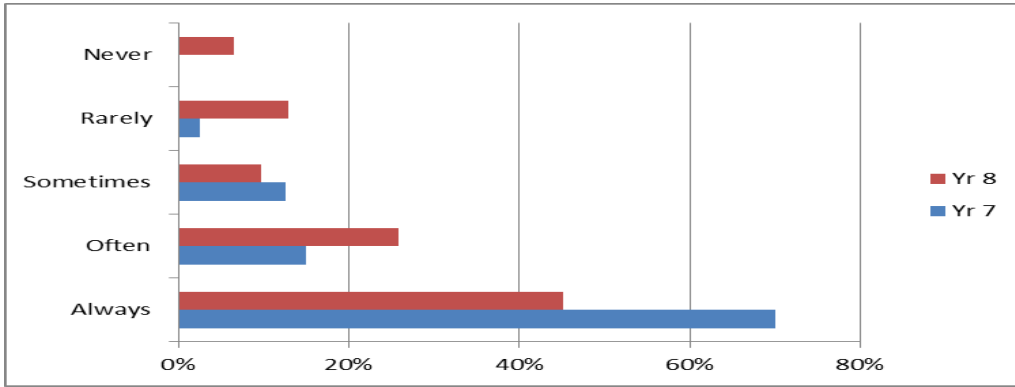

Year 7 and 8 Home Questionnaire Combined data

Q1. Homework is very important to support learning.

Q2. Barnwell School sets the right amount of homework.

Q3. My child spends approximately the following time (on average) on their homework per day

Q4. My child uses "show my homework to organise their studies.

Q5. I use "SMHW" to check my child's homework.

Q6. My child has a suitable place to complete their homework