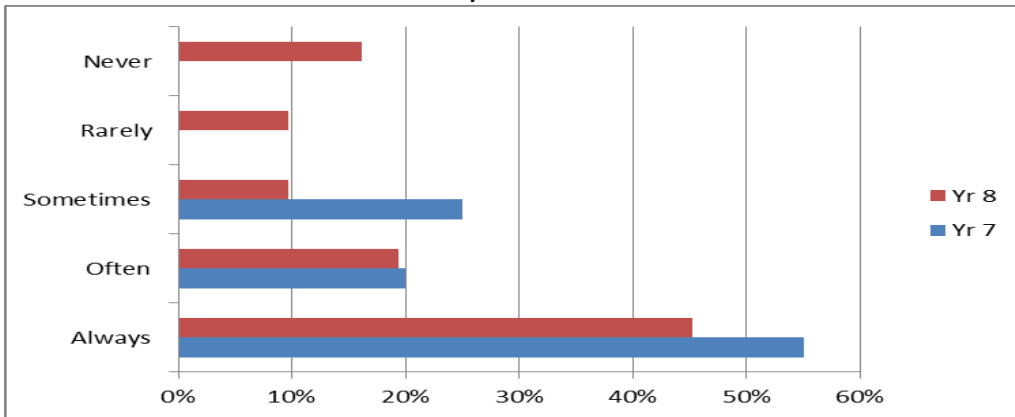

Year 7 and 8 Home Questionnaire Combined data

Q1. Homework is very important to support learning.

Q2. Barnwell School sets the right amount of homework.

Q3. My child spends approximately the following time (on average) on their homework per day

Q4. My child uses "show my homework to organise their studies.

Q5. I use "SMHW" to check my child's homework.

Q6. My child has a suitable place to complete their homework