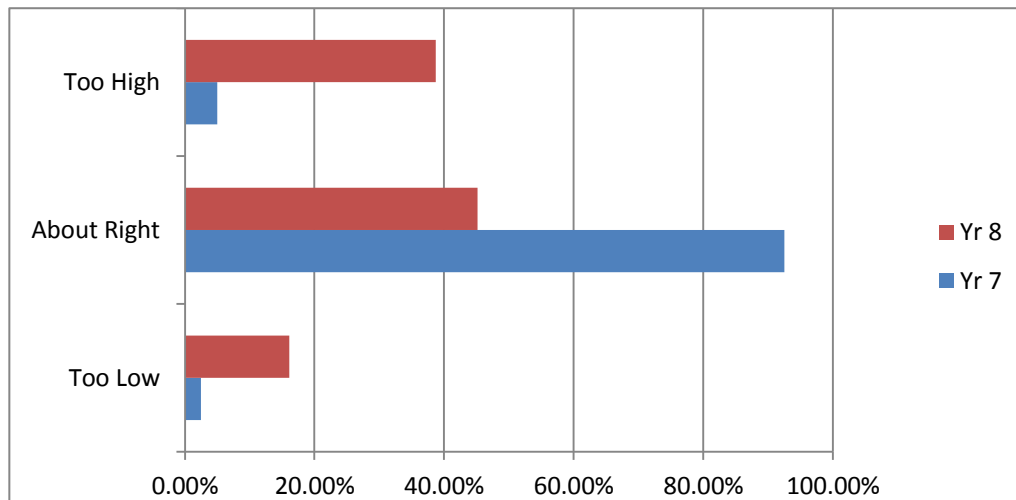

Year 7 and 8 Home Questionnaire Combined data

Q1. Homework is very important to support learning.

Q2. Barnwell School sets the right amount of homework.

Q3. My child spends approximately the following time (on average) on their homework per day

Q4. My child uses "show my homework to organise their studies.

Q5. I use "SMHW" to check my child's homework.

Q6. My child has a suitable place to complete their homework